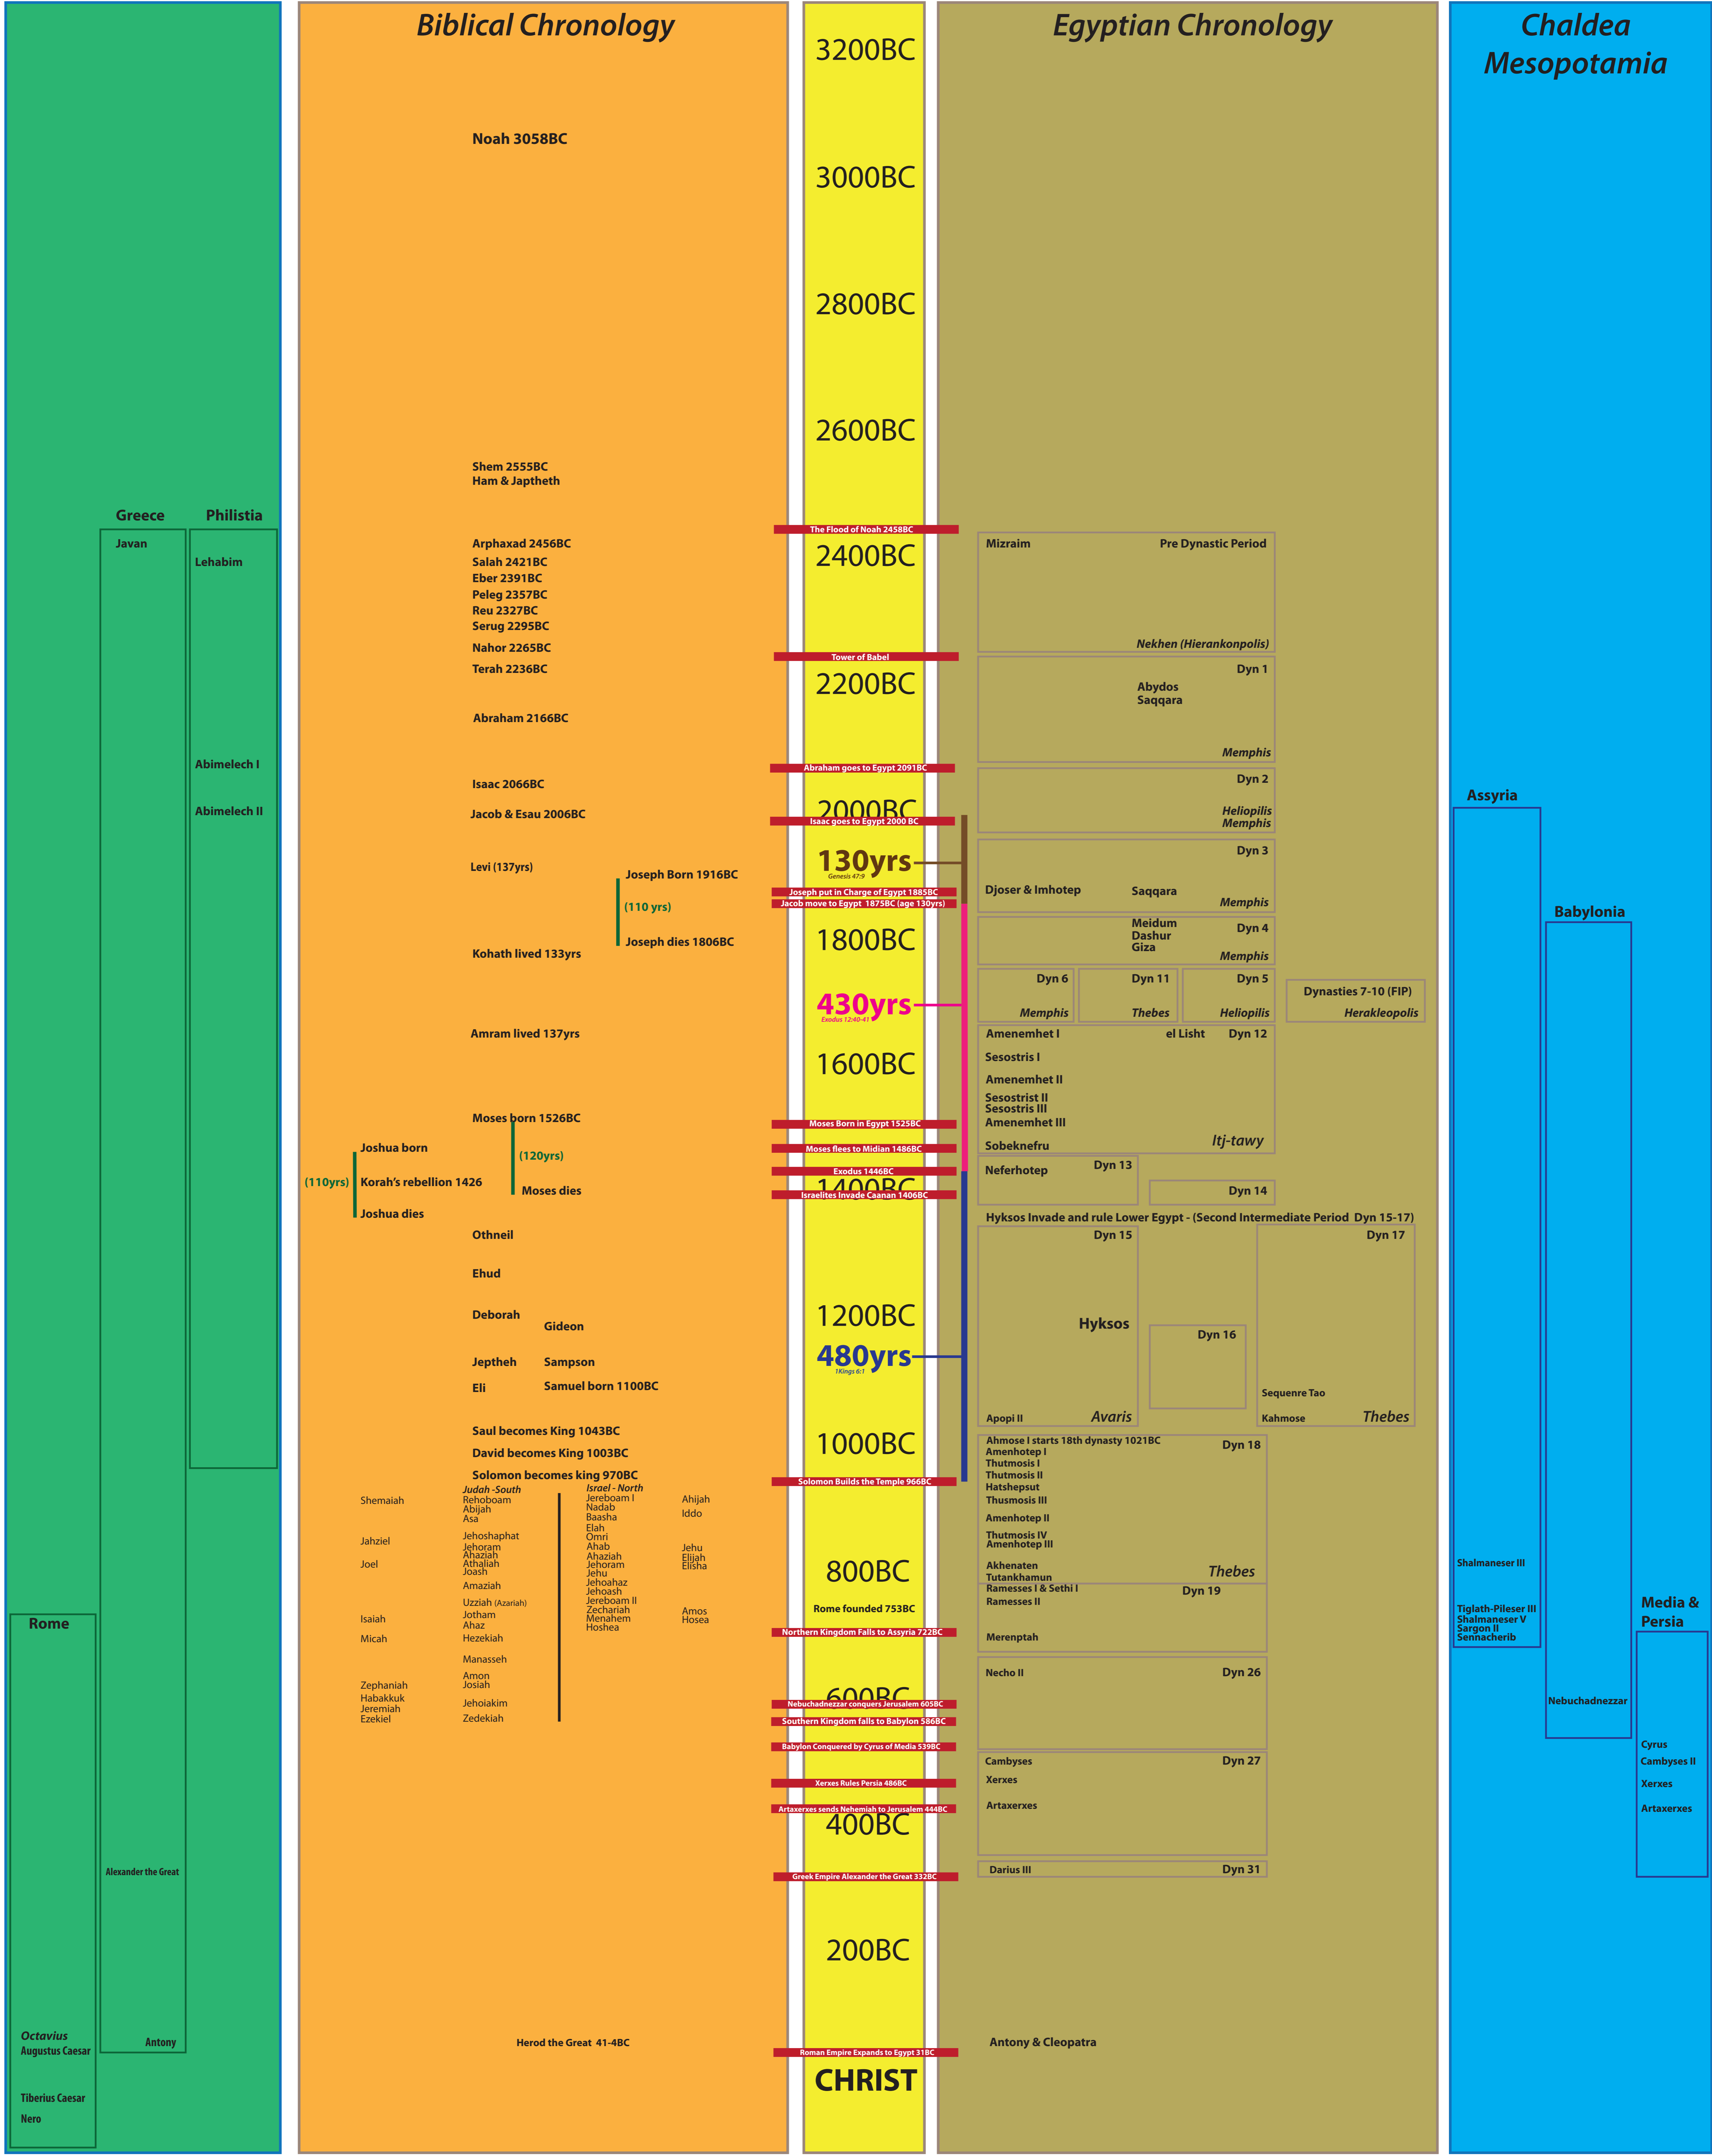

Aligning History with the Bible

Timeline Noah to Christ

Legend